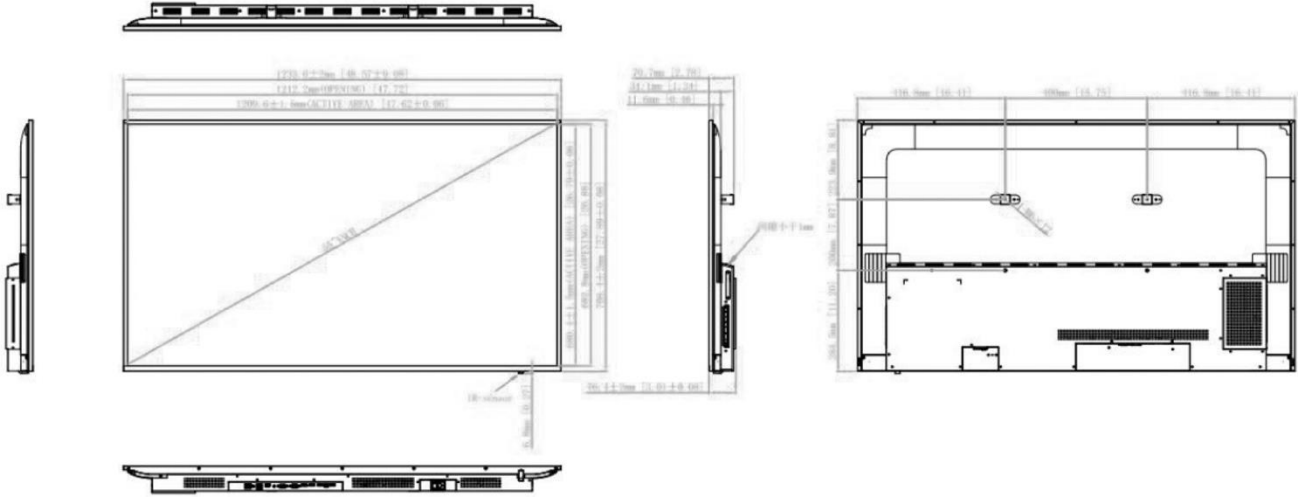

Dimension

Display

Size	55 inch
Panel Type	VA
Response Time	6.5ms
Aspect Ratio	16:9
Display Area	1209.6(H)×680.4(V)mm
Pixel Pitch	0.315×0.315mm
Resolution	3840(H)×2160(V)
Refreshing Frequency	60Hz
Display Color	1.07B(10bit)
NTSC	72%
Contrast Ratio	4500:1
Viewing Angle	178°(H/V)
Back Light Unit	DLED
Brightness with glass(min)	400cd/m ²
Brightness with glass(typ)	450cd/m ²
Life Time	≥30000 Hours

I/O Port

HDMI IN	2
HDMI OUT	1
USB 2.0	2
USB 3.0	1
DP IN	1
VGA IN	1
AUDIO IN	1
AUDIO OUT	1
SPDIF	1

RS232	1
RJ45 IN	1

Physical Specifications

Dimension LxHxD	1233.6×708.4×76.4mm
Dimension (package) L×W×H	1388×220×845mm
Thickness of machine and wall mount	97.7mm(WIB9040A)
Wall-hanging Screw Spec	M6×12mm
VESA	400×200mm
Net Weight	16.35kg
Gross Weight	23.80kg